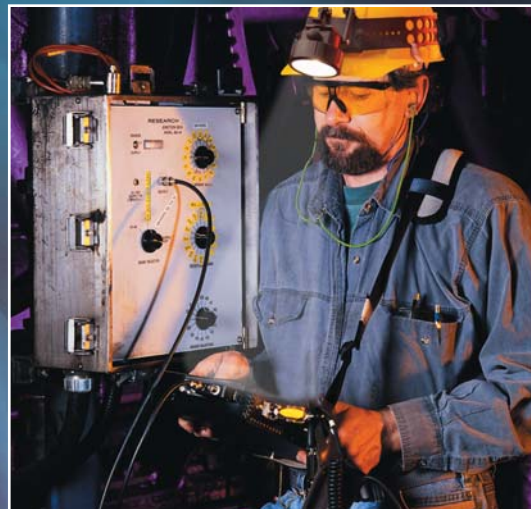

LIGHTING THE WAY FOR PROFESSIONALS

LIGHTING PRO TECHNOLOGY™

TOOLS...NOT TOYS™

GET BETTER, BRIGHTER, LONGER-LASTING LIGHT WITH LIGHTING PRO TECHNOLOGY™

Lighting Pro Technology™ specializes in high-reliability, flexible, durable yet portable lighting tools for critical-industry professionals — *tools...not toys.™*

For over 25 years, U.S. Forest Service firefighters have come to depend on Lighting Pro Technology's HEADLITE™ to help

light the way. Damage Control Officers (DCOs) on U.S. Navy ships have been specifying our HEADLITE for shipboard use for over 15 years. Other demanding users include fire and EMS professionals; search and rescue teams; police, security and law enforcement agencies; utilities and public services departments; manufacturing companies; industrial maintenance and repair operations, and health and safety personnel.