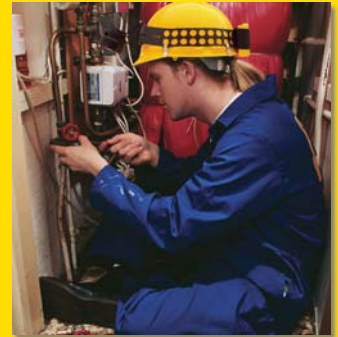

Lighting Pro Technology products feature:

- A built-in micro processor voltage regulator that provides:
  1) A constant level of brightness, with no dimming.
  2) Multiple light levels to conserve battery power.
  3) A bulb-protecting "soft start" for longer bulb life.
  4) Low-battery advance warning pulse indicator.
- Unique optical chamber for a shadow-free beam.