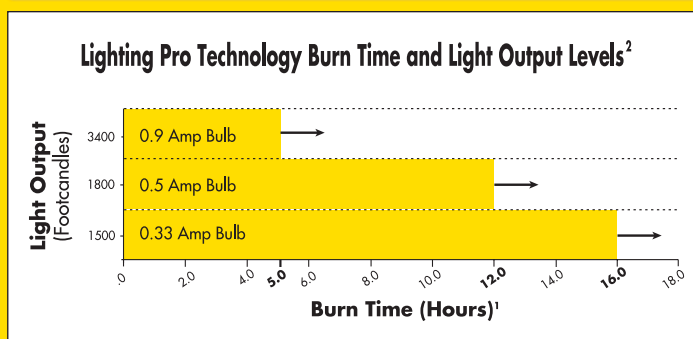

The advantages of Lighting Pro Technology products include:

- Reliability. Longer useable light that won't dim or go out without warning.
- Durability. Rugged lighting tools geared for professional users.
- Flexibility. Multiple design options to meet your specific requirements.
- Low total cost of ownership. Save up to 80% on battery replacement costs.
- Easy to use.
- Environmentally safer. Fewer batteries to dispose of.