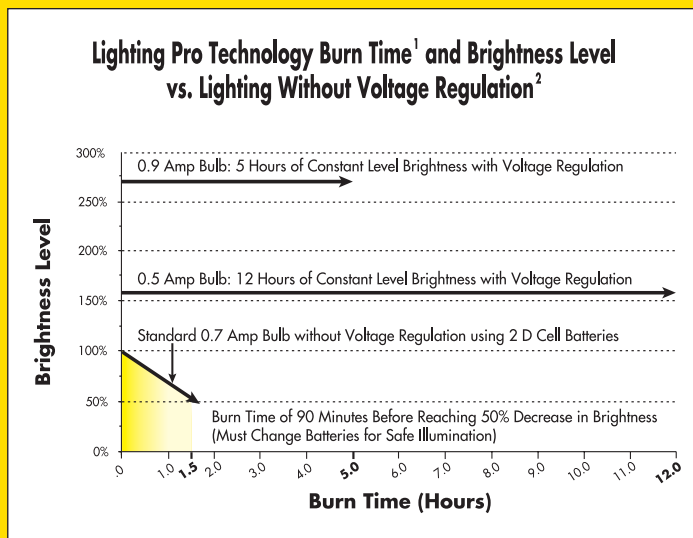

The advantages of Lighting Pro Technology products include:

- Reliability. Longer useable light that won't dim or go out without warning.
- Durability. Rugged lighting tools geared for professional users.
- Flexibility. Multiple design options to meet your specific requirements.
- Low total cost of ownership. Save up to 80% on battery replacement costs.
- Easy to use.
- Environmentally safer. Fewer batteries to dispose of.