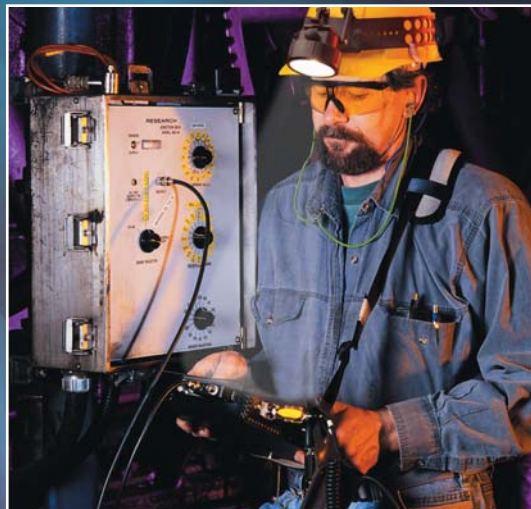

LIGHTING THE WAY FOR PROFESSIONALS

LIGHTING PRO TECHNOLOGY™

TOOLS...NOT TOYS™