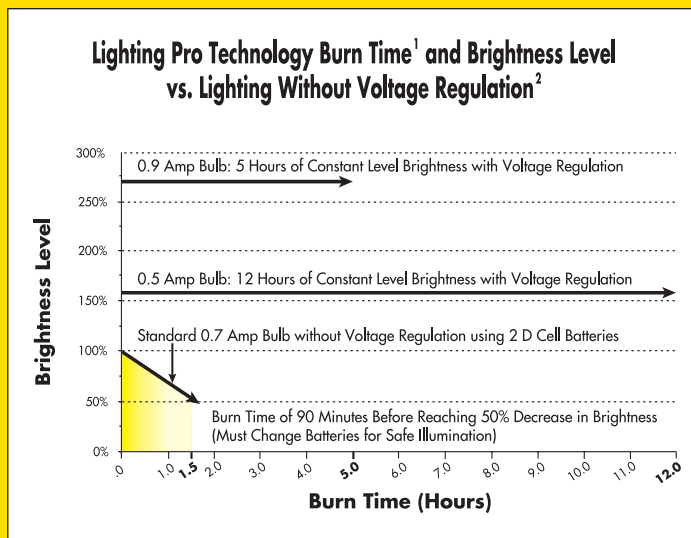

The advantages of Lighting Pro Technology products include:

- Reliability. Longer useable light that won't dim or go out without warning.
- Durability. Rugged lighting tools geared for professional users.
- Flexibility. Multiple design options to meet your specific requirements.
- Low total cost of ownership. Save up to 80% on battery replacement costs.
- Easy to use.
- Environmentally safer. Fewer batteries to dispose of.