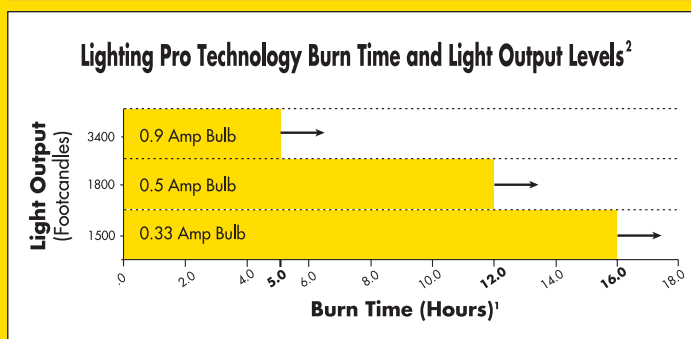

The advantages of Lighting Pro Technology products include:

- Reliability. Longer useable light that won't dim or go out without warning.
- Durability. Rugged lighting tools geared for professional users.
- Flexibility. Multiple design options to meet your specific requirements.
- Low total cost of ownership. Save up to 80% on battery replacement costs.
- Easy to use.
- Environmentally safer. Fewer batteries to dispose of.