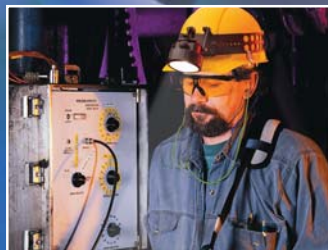

WORK SMART, WORK SAFE WITH HEADLITE™

LIGHTING PRO TECHNOLOGY™

TOOLS...NOT TOYS™

IF YOUR JOB — AND MAYBE EVEN YOUR LIFE — DEPENDS ON THE QUALITY OF LIGHT YOU USE, THEN YOU NEED THE HANDS-FREE HEADLITE™ FROM LIGHTING PRO TECHNOLOGY.™

HEADLITE™ utilizes several innovative design features to produce high-quality, high-reliability illumination, every time:

- Voltage is regulated with a built-in micro processor which enables batteries to deliver a constant level of brightness, with no dimming until the very end.
- Voltage regulation provides longer useable light (burn time) of 10+ hours with standard 6 AA battery pack. 24 hours or more continuous illumination possible with optional battery pack.¹
- Voltage regulator permits a "soft start" to help prolong bulb life. (Most filament wear occurs when the light is turned on.)
- Variable-focus optical chamber reflector and halogen or xenon bulb combination produces a brighter, whiter (3100K, the equivalent of a 200-watt incandescent bulb), shadow-free beam for better visibility.
- User-selectable light levels help conserve battery power and allow you to balance your need for burn time. A pulse indicator provides advance warning when batteries start running low.
- A choice of bulbs (0.27 amp, 0.5 amp and 0.9 amp) allows you to further "balance" brightness levels and battery life. Brighter 0.9 amp bulbs use more power, resulting in shorter battery life. Longer battery life possible when using the 0.27 amp bulb.

Lamp extends, swivels and tilts for more accurate beam positioning.

Pros who know lighting choose HEADLITE

For over 25 years, U.S. Forest Service firefighters have been purchasing our HEADLITE to help light the way under the most extreme conditions.