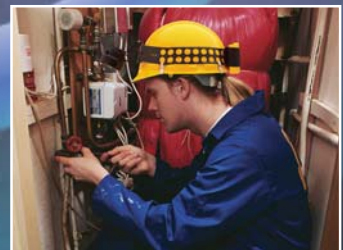

WORK SMART, WORK SAFE WITH HEADLITE™

LIGHTING PRO TECHNOLOGY™

TOOLS...NOT TOYS™